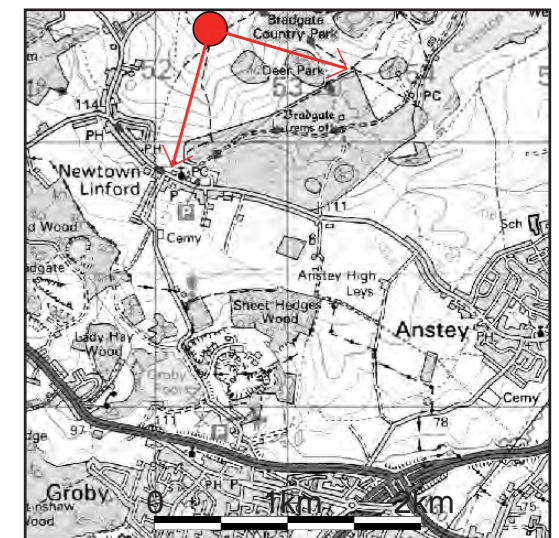

EXISTING VIEW

WIREFRAME VIEW

Viewpoint 17 - Bradgate Park

OS reference: 452441, 311084
 Distance to nearest turbine: 22070m
 Direction from site: North West
 Viewpoint height: 210.06m

Angle of view: 90 degrees
 Date of photograph: 01-08-08
 No. of Hubs Theoretically Visible: 4
 No. of Tips Theoretically Visible: 4

Low Spinney Wind Farm

Visualisations

Figure 7.27