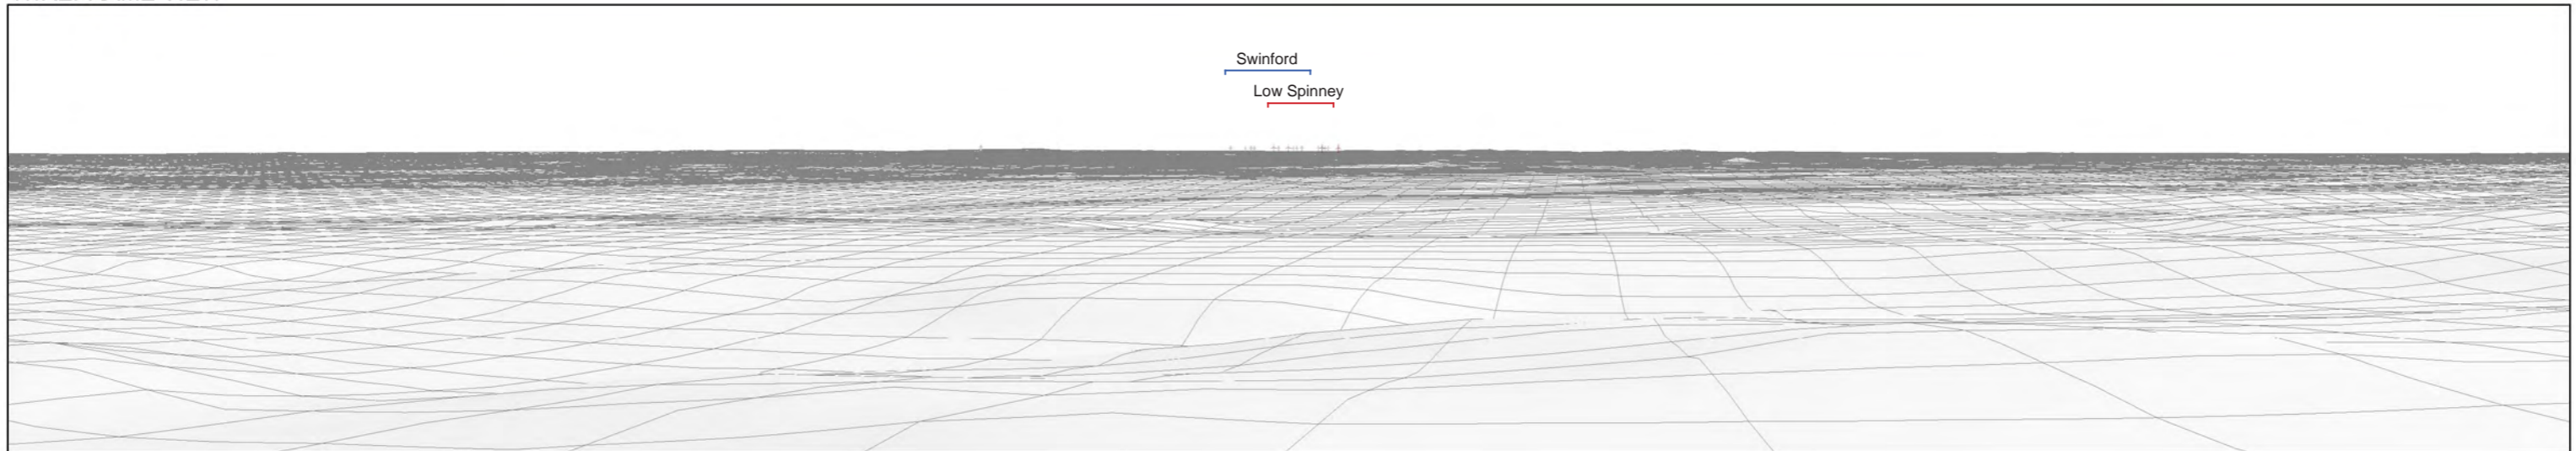

EXISTING VIEW

WIREFRAME VIEW

Viewpoint 17 - Bradgate Park

OS reference: 452441, 311084
 Distance to nearest turbine: 22070m
 Direction from site: North West
 Viewpoint height: 210.06m

Angle of view: 90 degrees
 Date of photograph: 01-08-08
 No. of Hubs Theoretically Visible: 4
 No. of Tips Theoretically Visible: 4

Low Spinney Wind Farm

Visualisations

Figure 7.27