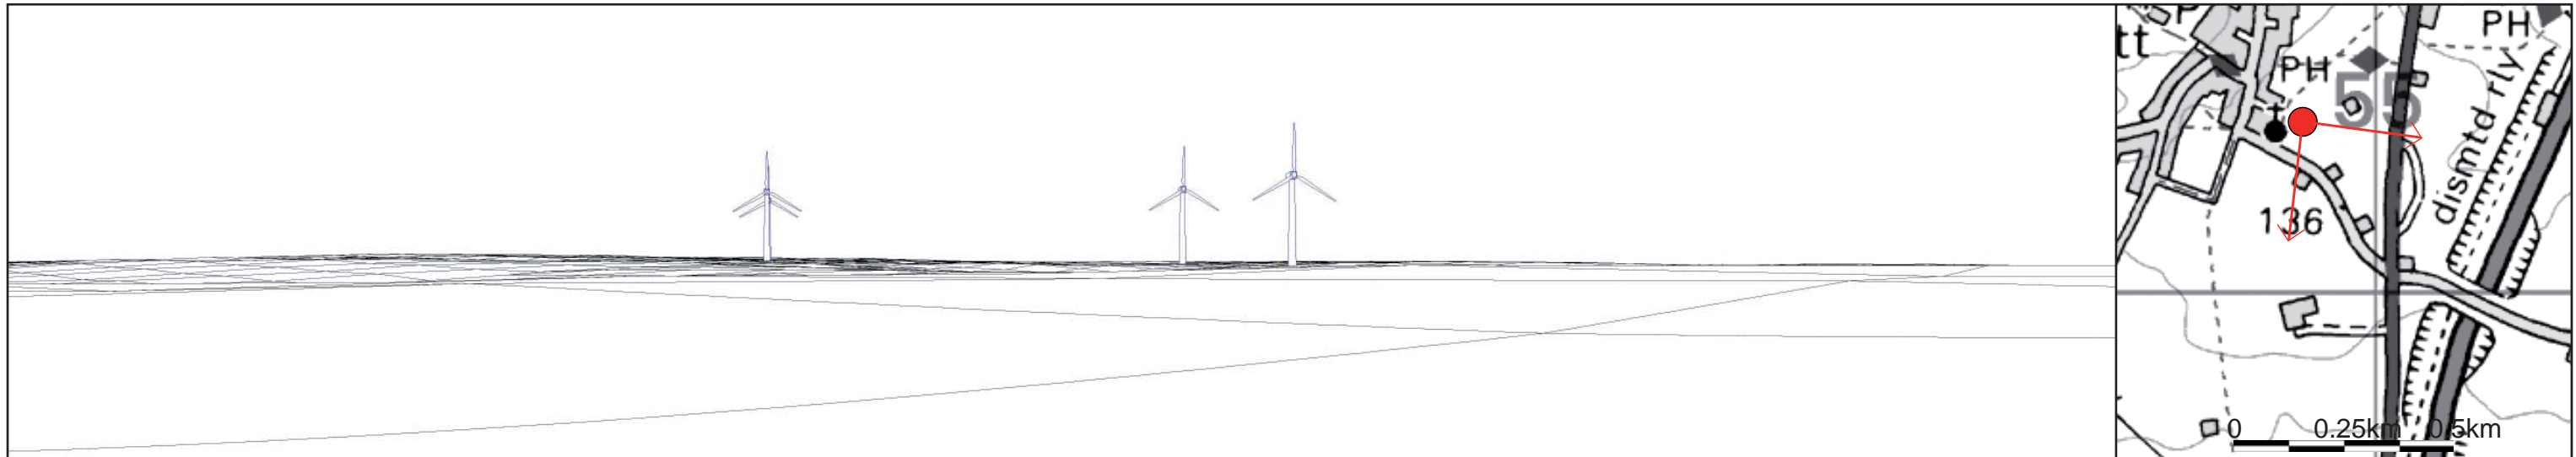

Wireframe

Dunton Bassett - Cemetery

OS reference: 454835, 290491
Distance to nearest turbine: 1439m
Direction from site: North East
Viewpoint height: 134m

Angle of view: 90 degrees
Date of photograph: 09.03.09
No. of Hubs Theoretically Visible: 4
No. of Tips Theoretically Visible: 4