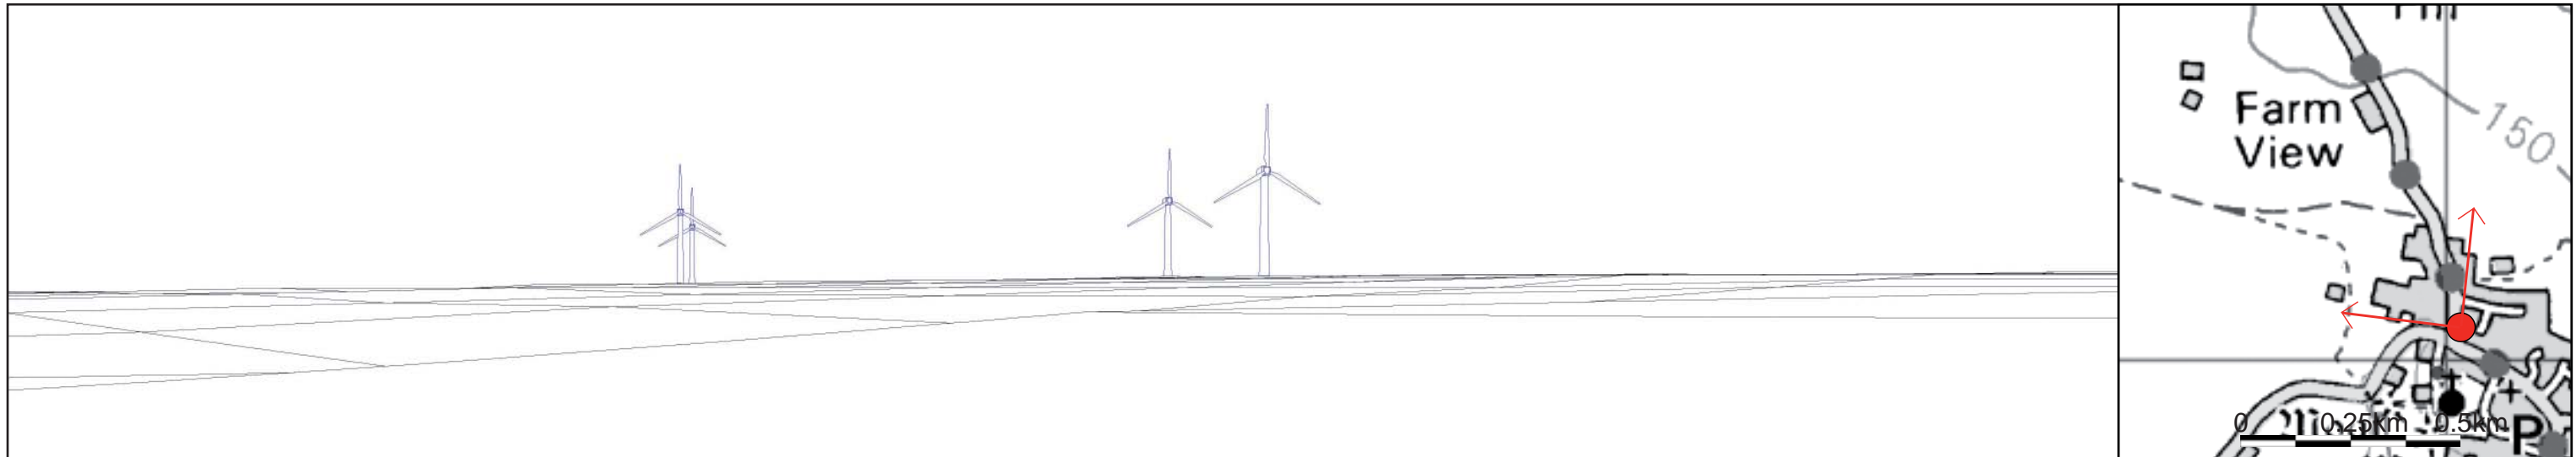

Wireframe

Gilmorton - Main Street

OS reference: 457036, 288054
Distance to nearest turbine: 1122m
Direction from site: South East
Viewpoint height: 143m

Angle of view: 90 degrees
Date of photograph: 09.03.09
No. of Hubs Theoretically Visible: 4
No. of Tips Theoretically Visible: 4